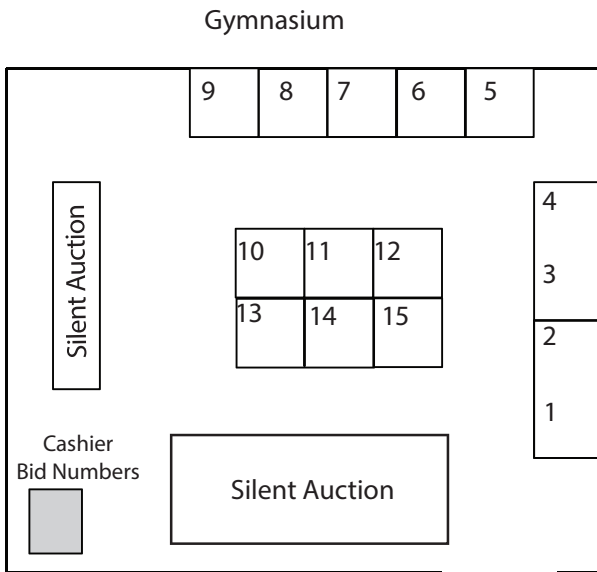

Thank you to our generous supporter

Financial Advice with Christian Concern

Main Entrance - North Parking Lot

- 1&2 St. Paul Ladies/ Food and Wreaths
- 3&4 Calvary Ladies/ Baked Goods
- 5 Mary Moore / Cloth Bags/Baby Items/Blankets
- 6 Kiersten Armbruster/ Armbruster Crafts/ Customized Items
- 7 Julie Handschy/ Hand painted Décor and Jewelry
- 8 Dodici Arts / Note Cards / Picture Frames / Wine Charms /Wood Christmas Trees and Ornaments
- 9 Usborne Books & More
- 10 Brookfield Box Company/ Wooden Boxes and Handsewn Items
- 11 Mary's Magic / Jams / Salsas / Cakes in a jar/ Soaps Lotions and other personal care Items
- 12 Threadz Unlimited Kitchen Textiles / Dog Attire/ American Girl Doll
- 13/14 Clothes/ Key Chains
- 15 Scarf it Up Knit Scarves and Accessories
- 16 Tammy Opel /Paparazzi Fashion Jewelry
- 17 Calvary India Mission
- 18 Tonya Carr Pampered Chef
- 19 Debra Bunch / Avon
- 20 Veterans